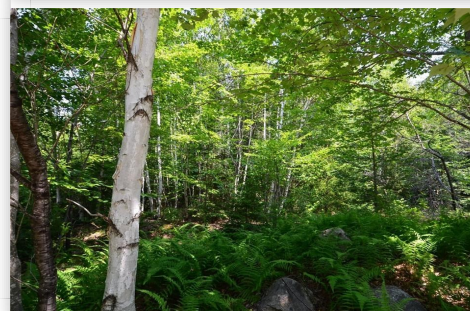

$38,000

6.08 acres of land for sale in Howland, ME
MLS # 18015-09240

MLS# : 18015-09240

Price : $38,000

Type : Land for Sale

Size : 6.08 Acres

Address : 111-113 N Howland Road , Howland , Maine , 04448

FEATURES

- ✓ Near town
- ✓ Tree/wood views
- ✓ Paved, public road
- ✓ No driveway
- ✓ River, brook, stream nearby
- ✓ Electric onsite
- ✓ Level, rolling/sloping, wooded
- ✓ Well and septic needed onsite

ABOUT THE PROPERTY

3.77± acres of land for sale in Howland. Great place for your year-round home or get-away. Frontage on year-round, paved public road with power at the street. Recreational heaven! ATV and snowmobile trails nearby, Piscataquis River across the road, and some great hunting land just around the corner. Easy commute—only 3± miles to I-95. Being offered with adjacent lot also.

CONTACT US

CARMEN MCPHAIL
ASSOCIATE BROKER

📞 (207) 290-0371

carmen@lifestylepropertiesme.com

Lifestyle Properties Of Maine

113 W. Broadway, Lincoln, Maine,
United States, 04457